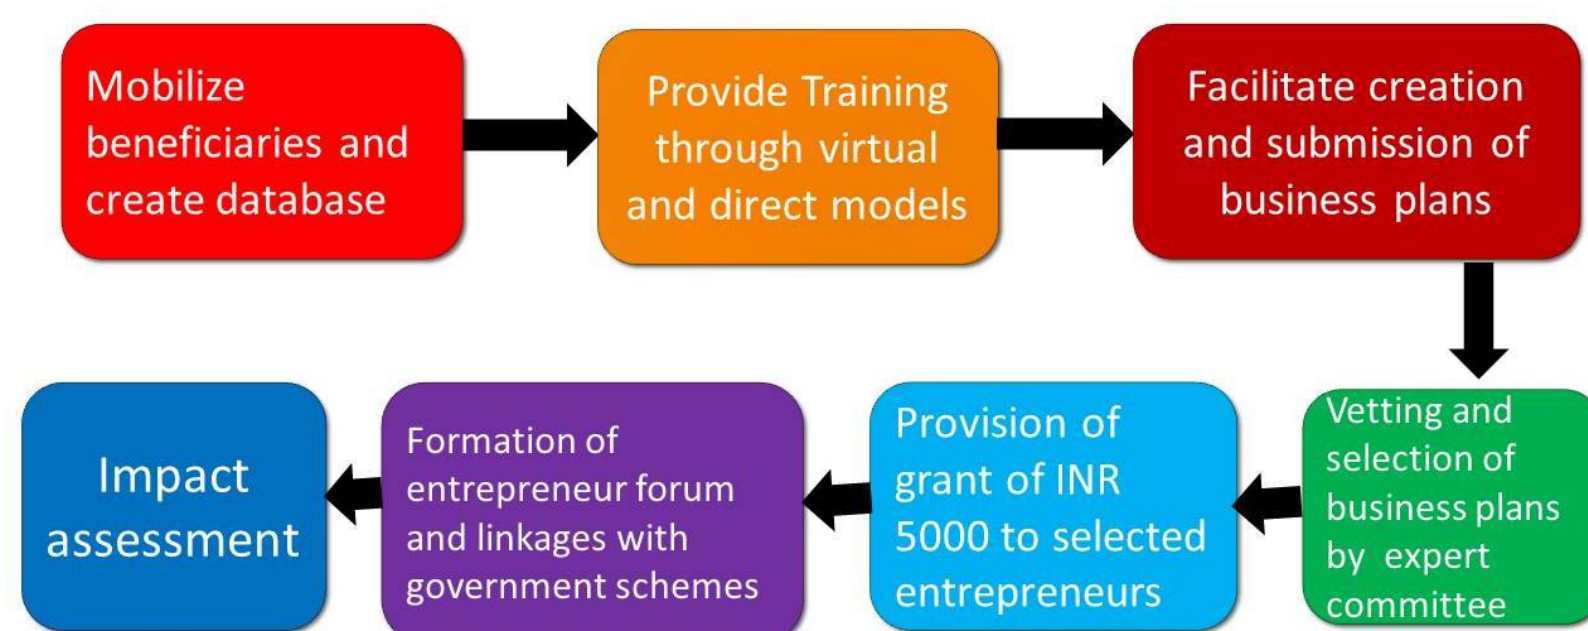

Rayat Shikshan Sanstha's,
Karmaveer Bhaurao Patil College,
(Autonomous)

Innovation & Entrepreneurship Cell Organizes
Orientation program for the girl's students
in collaboration with
Learning Link Foundation (LLF), New Delhi,
7th Oct 2021-8th Oct 2021, 2:00 PM-5:30 PM

Objectives:

- Equip the girl's students with the knowledge and skills for financial literacy, entrepreneurship, and digital literacy.
- Inform the girl's students with the knowledge of Government schemes and facilitate financial linkages.
- Facilitate incubation and expansion of women-led business enterprises leading to an increase in income.

Women Entrepreneurship (We)& Tech Process:

We & Tech Overview

We&Tech Process

Content Framework

Financial Literacy	Digital Literacy	Business Planning
<ul style="list-style-type: none"> ➤ Basic Financial Concepts ➤ Wise Borrowing ➤ Basics of Banking ➤ Managing Risks (Insurance) ➤ Investments ➤ Financial Planning ➤ Mobile Banking/Wallets ➤ Government Schemes 	<ul style="list-style-type: none"> ➤ Internet Basics (including basic online safety) ➤ Overview of Social media for business ➤ Creating WhatsApp groups ➤ Creating videos and sharing for business purpose ➤ Downloading and accessing relevant Apps 	<ul style="list-style-type: none"> ❖ Understanding Entrepreneurship ❖ Building entrepreneurial skills ❖ Importance of quality in any business ❖ Marketing Plan ❖ Risk and Money ❖ Basics of Finance in a Business ❖ Business Plan