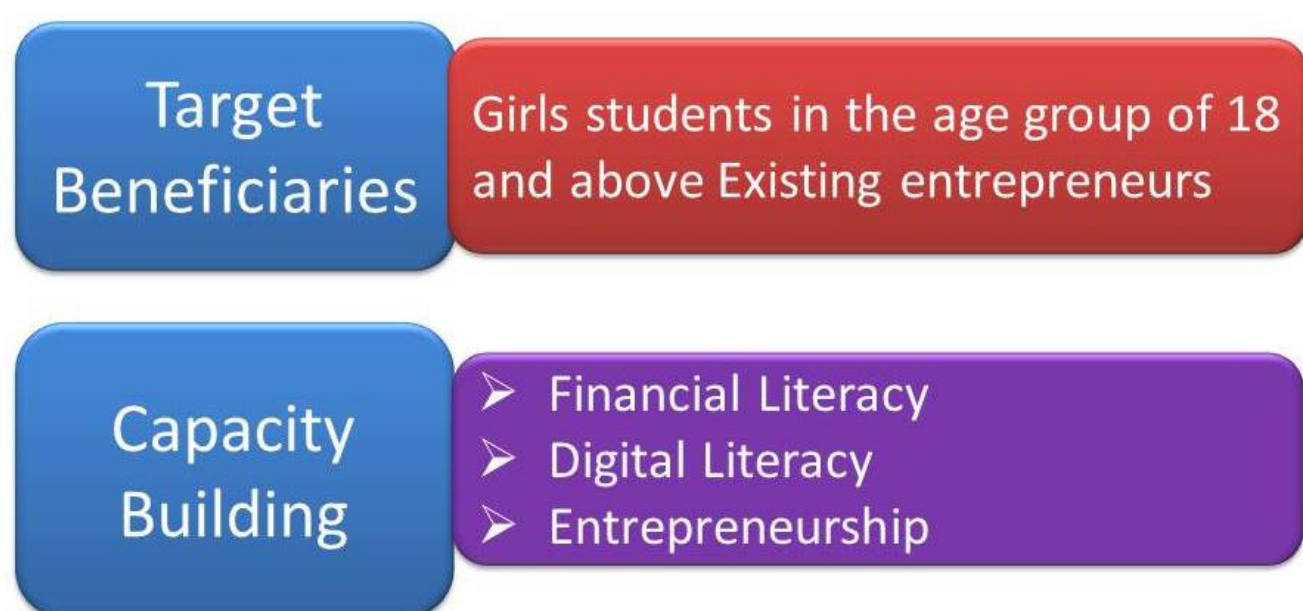

Rayat Shikshan Sanstha's,
Karmaveer Bhaurao Patil College,
(Autonomous)

Innovation & Entrepreneurship Cell Organizes
Orientation program for the girl's students
in collaboration with
Learning Link Foundation (LLF), New Delhi,
7th Oct 2021-8th Oct 2021, 2:00 PM-5:30 PM

Objectives:

- Equip the girl's students with the knowledge and skills for financial literacy, entrepreneurship, and digital literacy.
- Inform the girl's students with the knowledge of Government schemes and facilitate financial linkages.
- Facilitate incubation and expansion of women-led business enterprises leading to an increase in income.

Women Entrepreneurship (We)& Tech Process:

We & Tech Overview

We&Tech Process

Content Framework

Financial Literacy	Digital Literacy	Business Planning
<ul style="list-style-type: none"> ➤ Basic Financial Concepts ➤ Wise Borrowing ➤ Basics of Banking ➤ Managing Risks (Insurance) ➤ Investments ➤ Financial Planning ➤ Mobile Banking/Wallets ➤ Government Schemes 	<ul style="list-style-type: none"> ➤ Internet Basics (including basic online safety) ➤ Overview of Social media for business ➤ Creating WhatsApp groups ➤ Creating videos and sharing for business purpose ➤ Downloading and accessing relevant Apps 	<ul style="list-style-type: none"> ❖ Understanding Entrepreneurship ❖ Building entrepreneurial skills ❖ Importance of quality in any business ❖ Marketing Plan ❖ Risk and Money ❖ Basics of Finance in a Business ❖ Business Plan